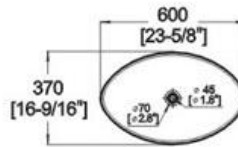

Winfield[®] Vitreous China D231

D231 ART BASIN

Features:

- * Vitreous china.
- * Above-counter.
- * With overflow.
- * No faucet hole, requires wall or counter-mount faucet.
- * Dimensions: Height: 7-1/2" (190mm)
Length: 23-5/8" (600mm)
Width: 14-9/16" (370mm)