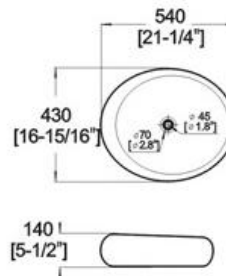

## D242B ART BASIN

- Features:
- \* Vitreous china.
  - \* Above-counter.
  - \* With overflow.
  - \* No faucet hole, requires wall or counter-mount faucet.
  - \* Dimensions: Height: 5-1/2" (140mm)  
Length: 21-1/4" (540mm)  
Width: 16-15/16" (430mm)