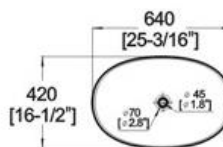

## D254 ART BASIN

Features:

- \* Vitreous china.
- \* Above-counter.
- \* Without overflow.
- \* No faucet hole, requires wall or counter-mount faucet.
- \* Dimensions: Height: 6-1/2" (165mm)  
Length: 25-3/16" (640mm)  
Width: 16-1/2" (420mm)