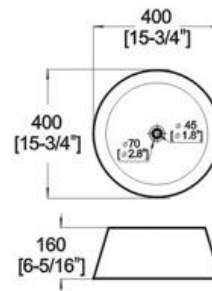

Winfield[®] Vitreous China D256

D256 ART BASIN

Features:

- * Vitreous china.
- * Above-counter.
- * Without overflow.
- * No faucet hole, requires wall or counter-mount faucet.
- * Dimensions: Height: 6-5/16" (160mm)
Length: 15-3/4" (400mm)
Width: 15-3/4" (400mm)