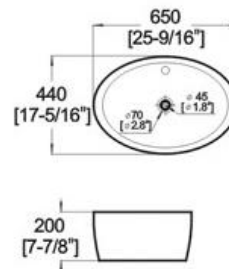

## D258 ART BASIN

Features:

- \* Vitreous china.
- \* Above-counter.
- \* With overflow.
- \* No faucet hole, requires wall or counter-mount faucet.
- \* Dimensions: Height: 7-7/8" (200mm)  
Length: 25-9/16" (650mm)  
Width: 17-5/16" (440mm)