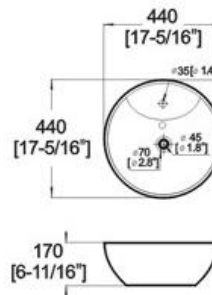

#### Features:

- \* Vitreous china.
- \* Above-counter.
- \* With overflow.
- \* Single faucet hole.
- \* Dimensions: Height: 6-11/16" (170mm)  
Length: 17-5/16" (440mm)  
Width: 17-5/16" (440mm)

Winfield Products