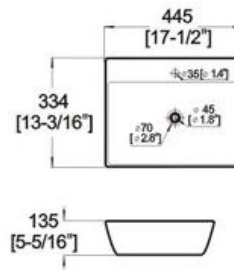

Winfield[®] Vitreous China

D276

D276 ART BASIN

Features:

- * Vitreous china.
- * Above-counter.
- * Without overflow.
- * Single faucet hole.
- * Dimensions: Height: 5-5/16" (135mm)
Length: 17-1/2" (445mm)
Width: 13-3/16 (334mm)