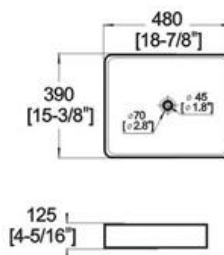

Winfield[®] Vitreous China D281

D281 ART BASIN

- Features:
- * Vitreous china.
 - * Above-counter.
 - * Without overflow.
 - * No faucet hole, requires wall or counter-mount faucet.
 - * Dimensions: Height: 4-5/16" (125mm)
Length: 18-7/8" (480mm)
Width: 15-3/8 (390mm)