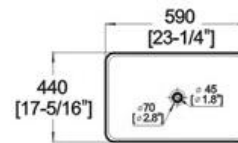

## D281B ART BASIN

- Features:
- \* Vitreous china.
  - \* Above-counter.
  - \* Without overflow.
  - \* No faucet hole, requires wall or counter-mount faucet.
  - \* Dimensions: Height: 4-3/4" (120mm)  
Length: 23-1/4" (590mm)  
Width: 17-5/16" (440mm)