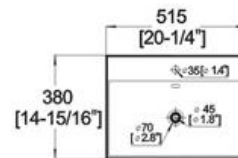

Winfield[®] Vitreous China

D282

D282 ART BASIN

- Features:
- * Vitreous china.
 - * Above-counter.
 - * With overflow.
 - * Single faucet hole.
 - * Dimensions: Height: 5-7/8" (150mm)
Length: 20-1/4" (515mm)
Width: 14-15/16" (380mm)