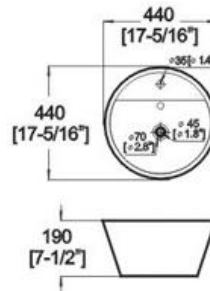

Winfield[®] Vitreous China D285

D285 ART BASIN

- Features:
- * Vitreous china.
 - * Above-counter.
 - * With overflow.
 - * Single faucet hole.
 - * Dimensions: Height: 7-1/2" (190mm)
Length: 17-5/16" (440mm)
Width: 17-5/16" (440mm)