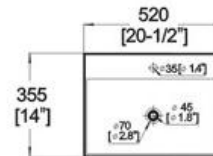

Winfield[®] Vitreous China D291

D291 ART BASIN

Features:

- * Vitreous china.
- * Above-counter.
- * Without overflow.
- * Single faucet hole.
- * Dimensions: Height: 4-3/4" (120mm)
Length: 20-1/2" (520mm)
Width: 14" (355mm)