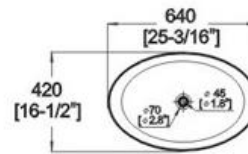

Winfield[®] Vitreous China D296

D296 ART BASIN

Features:

- * Vitreous china.
- * Above-counter.
- * Without overflow.
- * No faucet hole, requires wall or counter-mount faucet.
- * Dimensions: Height: 3-15/16" (100mm)
Length: 25-3/16" (640mm)
Width: 16-1/2" (420mm)