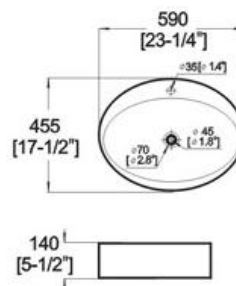

## D296B ART BASIN

Features:

- \* Vitreous china.
- \* Above-counter.
- \* Without overflow.
- \* Single faucet hole.
- \* Dimensions: Height: 5-1/2" (140mm)  
Length: 23-1/4" (590mm)  
Width: 17-1/2" (455mm)