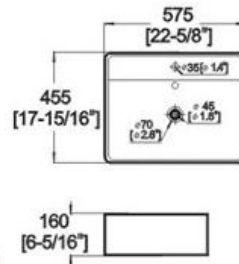

Winfield[®] Vitreous China

D299

D299 ART BASIN

Features:

- * Vitreous china.
- * Above-counter.
- * With overflow.
- * Single faucet hole.
- * Dimensions: Height: 6-5/16" (160mm)
Length: 22-5/8" (575mm)
Width: 17-15/16" (455mm)