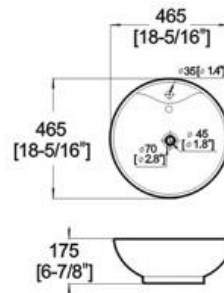

### D302 ART BASIN

Features:

- \* Vitreous china.
- \* Above-counter.
- \* With overflow.
- \* Single faucet hole.
- \* Dimensions: Height: 6-7/8" (175mm)  
Length: 18-5/16" (465mm)  
Width: 18-5/16" (465mm)