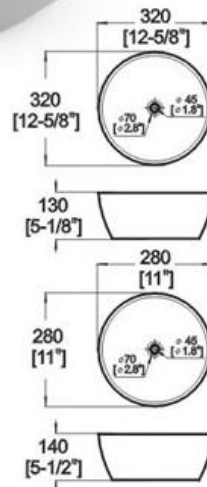

Winfield[®] Vitreous China D303/D303A

D303/D303A ART BASIN

Features:

- * Vitreous china.
- * Above-counter.
- * Without overflow.
- * No faucet hole, requires wall or counter-mount faucet.

* Dimensions:

D303: Height: 5-1/8" (130mm)
Length: 12-5/8" (320mm)
Width: 12-5/8" (320mm)
D303A: Height: 5-1/2" (140mm)
Length: 11" (280mm)
Width: 11" (280mm)