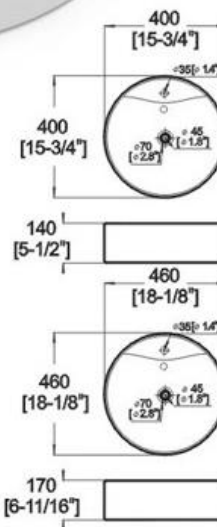

Winfield[®] Vitreous China D309A/D309B

D309A/D309B ART BASIN

Features:

- * Vitreous china.
- * Above-counter
- * With overflow.
- * Single faucet hole.

* Dimensions:

D309A: Height: 5-1/2" (140mm)
 Length: 15-3/4" (400mm)
 Width: 15-3/4" (400mm)
 D309B: Height: 6-11/16" (170mm)
 Length: 18-1/8" (460mm)
 Width: 18-1/8" (460mm)