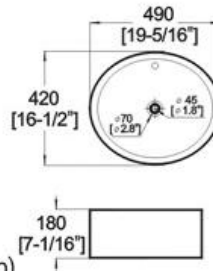

Winfield[®] Vitreous China D313

D313 ART BASIN

Features:

- * Vitreous china.
- * Above-counter.
- * With overflow.
- * No faucet hole, requires wall or counter-mount faucet.
- * Dimensions: Height: 7-1/16" (180mm)
Length: 19-5/16" (490mm)
Width: 16-1/2" (420mm)