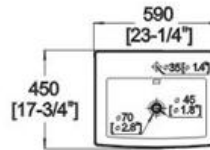

## D317 ART BASIN

Features:

- \* Vitreous china.
- \* Above-counter.
- \* With overflow.
- \* Single faucet hole.
- \* Dimensions: Height: 7-1/2" (190mm)  
Length: 23-1/4" (590mm)  
Width: 17-3/4" (450mm)