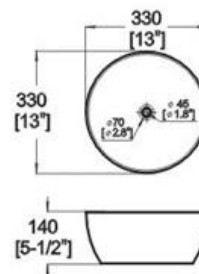

Winfield[®] Vitreous China D320

D320 ART BASIN

Features:

- * Vitreous china.
- * Above-counter.
- * With overflow.
- * No faucet hole, requires wall or counter-mount faucet.
- * Dimensions: Height: 5-1/2" (140mm)
Length: 13" (330mm)
Width: 13" (330mm)