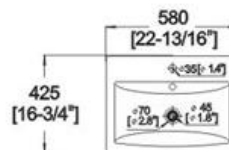

Winfield[®] Vitreous China D321

D321 ART BASIN

Features:

- * Vitreous china.
- * Above-counter.
- * With overflow.
- * Single faucet hole.
- * Dimensions: Height: 6-7/8" (175mm)
Length: 22-13/16" (580mm)
Width: 16-3/4" (425mm)