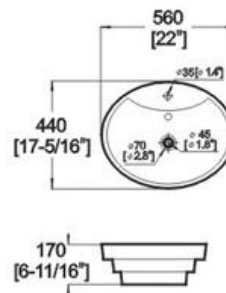

Winfield[®] Vitreous China D329

D329 ART BASIN

Features:

- * Vitreous china.
- * Above-counter.
- * With overflow.
- * Single faucet hole.
- * Dimensions: Height: 6-11/16" (170mm)
Length: 22" (560mm)
Width: 17-5/16 (440mm)