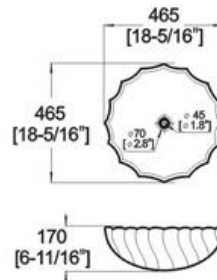

Winfield[®] Vitreous China D33

D33 ART BASIN

- Features:
- * Vitreous china.
 - * Above-counter.
 - * Without overflow.
 - * No faucet hole, requires wall or counter-mount faucet.
 - * Dimensions: Height: 6-11/16" (170mm)
Length: 18-5/16" (465mm)
Width: 18-5/16" (465mm)