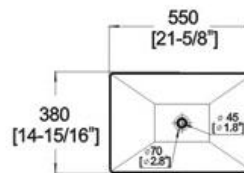

### D331 ART BASIN

Features:

- \* Vitreous china.
- \* Above-counter.
- \* Without overflow.
- \* No faucet hole, requires wall or counter-mount faucet.
- \* Dimensions: Height: 5-1/8" (130mm)  
Length: 21-5/8" (550mm)  
Width: 14-15/16" (380mm)