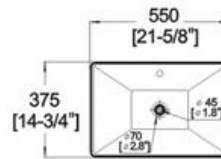

### Features:

- \* Vitreous china.
- \* Above-counter.
- \* With overflow.
- \* No faucet hole, requires wall or counter-mount faucet.
- \* Dimensions: Height: 5-1/8" (130mm)  
Length: 21-5/8" (550mm)  
Width: 14-3/4" (375mm)