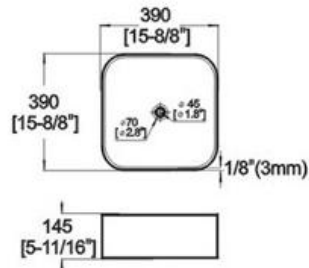

Winfield[®] Vitreous China D344

D344 ART BASIN

Features:

- * Vitreous china.
- * Above-counter.
- * Without overflow.
- * No faucet hole, requires wall or counter-mount faucet.
- * Dimensions: Height: 5-11/16" (145mm)
Length: 15-3/8" (390mm)
Width: 15-3/8" (390mm)