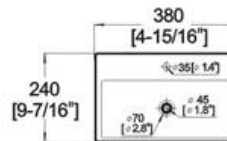

Winfield[®] Vitreous China

D345

D345 ART BASIN

Features:

- * Vitreous china.
- * Above-counter Or Wall-mount.
- * Without overflow.
- * Single faucet hole.
- * Dimensions: Height: 2-3/4" (70mm)
Length: 4-15/16" (380mm)
Width: 9-7/16" (240mm)