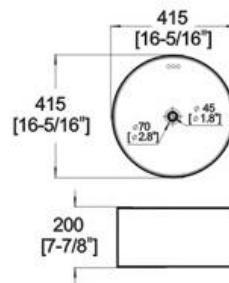

### Features:

- \* Vitreous china.
- \* Above-counter.
- \* With overflow.
- \* No faucet hole, requires wall or counter-mount faucet.
- \* Dimensions: Height: 7-7/8" (200mm)  
Length: 16-5/16" (415mm)  
Width: 16-5/16" (415mm)