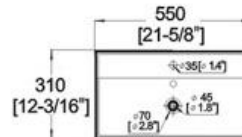

### D349 ART BASIN

Features:

- \* Vitreous china.
- \* Above-counter.
- \* With overflow.
- \* Single faucet hole.
- \* Dimensions: Height: 5-1/8" (130mm)  
Length: 21-5/8" (550mm)  
Width: 12-3/16 (310mm)