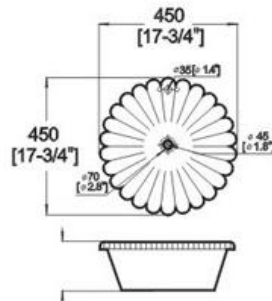

Winfield[®] Vitreous China

D366

D366 ART BASIN

Features:

- * Vitreous china.
- * Drop-in.Or Above-counter.
- * With overflow.
- * No faucet hole,requires wall or counter-mount faucet.
- * Dimensions: Height: 7-1/16" (180mm)
Length: 17-3/4" (450mm)
Width: 17-3/4" (450mm)