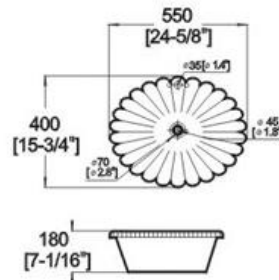

### Features:

- \* Vitreous china.
- \* Drop-in. Or Above-counter.
- \* With overflow.
- \* No faucet hole, requires wall or counter-mount faucet.
- \* Dimensions: Height: 7-1/16" (180mm)  
Length: 24-5/8" (550mm)  
Width: 15-3/4" (400mm)