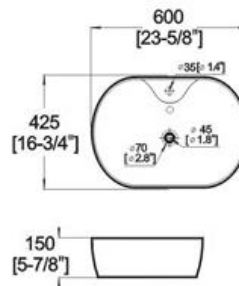

## D375 ART BASIN

Features:

- \* Vitreous china.
- \* Above-counter.
- \* With overflow.
- \* Single faucet hole.
- \* Dimensions: Height: 5-7/8" (150mm)  
Length: 23-5/8" (600mm)  
Width: 16-3/4" (425mm)