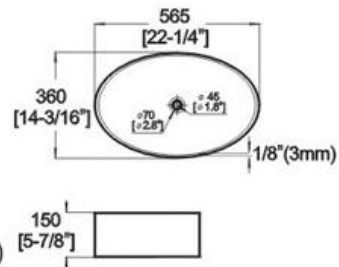

Winfield[®] Vitreous China D377

D377 ART BASIN

Features:

- * Vitreous china.
- * Above-counter.
- * Without overflow.
- * No faucet hole, requires wall or counter-mount faucet.
- * Dimensions: Height: 5-7/8" (150mm)
Length: 22-1/4" (565mm)
Width: 14-3/16" (360mm)