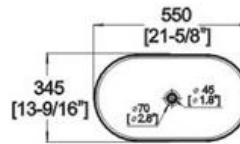

Winfield[®] Vitreous China D377B

D377B ART BASIN

- Features:
- * Vitreous china.
 - * Above-counter.
 - * Without overflow.
 - * No faucet hole, requires wall or counter-mount faucet.
 - * Dimensions: Height: 5-1/2" (140mm)
Length: 21-5/8" (550mm)
Width: 13-9/16" (345mm)