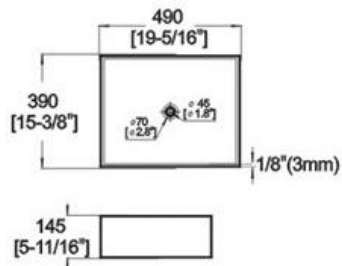

## D378 ART BASIN

- Features:
- \* Vitreous china.
  - \* Abover-counter.
  - \* Without overflow.
  - \* No faucet hole, requires wall or counter-mount faucet.
  - \* Dimensions: Height: 5-11/16" (145mm)  
Length: 19-5/16" (490mm)  
Width: 15-3/8" (390mm)