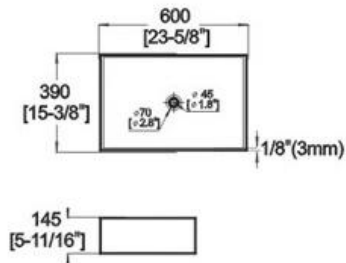

Winfield[®] Vitreous China

D378A

D378A ART BASIN

Features:

- * Vitreous china.
- * Above-counter.
- * Without overflow.
- * No faucet hole, requires wall or counter-mount faucet.
- * Dimensions: Height: 5-11/16" (145mm)
Length: 23-5/8" (600mm)
Width: 15-3/8 (390mm)