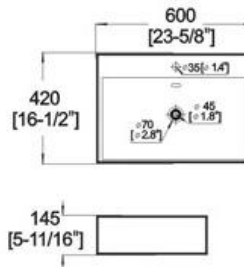

Winfield[®] Vitreous China D381

D381 ART BASIN

Features:

- * Vitreous china.
- * Above-counter.
- * With overflow.
- * Single faucet holes.
- * Dimensions: Height: 5-11/16" (145mm)
Length: 23-5/8" (600mm)
Width: 16-1/2" (420mm)