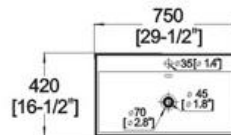

### Features:

- \* Vitreous china.
- \* Above-counter.
- \* With overflow.
- \* Single faucet holes.
- \* Dimensions: Height: 5-1/2" (140mm)  
Length: 29-1/2" (750mm)  
Width: 16-1/2" (420mm)

Winfield Products