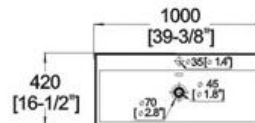

Winfield[®] Vitreous China

D383

D383 ART BASIN

- Features:
- * Vitreous china.
 - * Above-counter.
 - * With overflow.
 - * Single faucet holes.
 - * Dimensions: Height: 5-11/16" (145mm)
Length: 39-3/8" (1000mm)
Width: 16-1/2" (420mm)