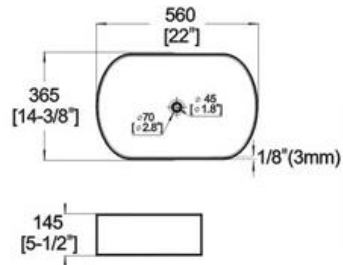

Winfield[®] Vitreous China D385

D385 ART BASIN

Features:

- * Vitreous china.
- * Above-counter.
- * Without overflow.
- * No faucet hole, requires wall or counter-mount faucet.
- * Dimensions: Height: 5-1/2" (140mm)
Length: 22" (560mm)
Width: 14-3/8" (365mm)