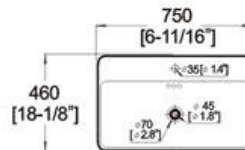

Winfield[®] Vitreous China D388

D388 ART BASIN

- Features:
- * Vitreous china.
 - * Drop-in.
 - * With overflow.
 - * Single faucet hole.
 - * Dimensions: Height: 6-11/16" (170mm)
Length: 29-1/2" (750mm)
Width: 18-1/8" (460mm)