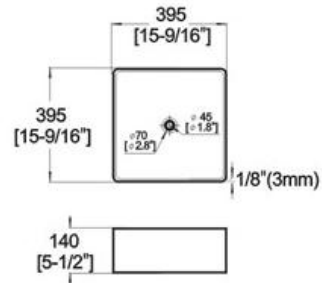

Winfield[®] Vitreous China

D389B

D389B ART BASIN

Features:

- * Vitreous china.
- * Above-counter.
- * Without overflow.
- * No faucet hole, requires wall or counter-mount faucet.
- * Dimensions: Height: 5-1/2" (140mm)
Length: 15-9/16" (395mm)
Width: 15-9/16" (395mm)