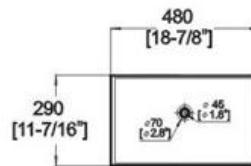

Winfield[®] Vitreous China

D39

D39 ART BASIN

Features:

- * Vitreous china.
- * Above-counter.
- * Without overflow.
- * No faucet hole, requires wall- or counter-mount faucet.
- * Dimensions: Height: 4-15/16" (125mm)
Length: 18-7/8" (480mm)
Width: 11-7/16" (290mm)