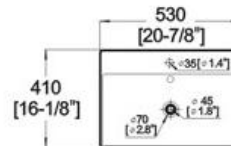

Winfield[®] Vitreous China D394

D394 ART BASIN

Features:

- * Vitreous china.
- * Above-counter.
- * With overflow.
- * Single faucet hole.
- * Dimensions: Height: 5-7/8" (150mm)
Length: 20-7/8" (530mm)
Width: 16-1/8" (410mm)