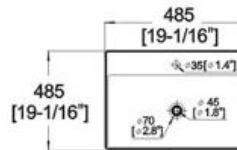

## D404 ART BASIN

- Features:
- \* Vitreous china.
  - \* Above-counter.
  - \* Without overflow.
  - \* Single faucet hole.
  - \* Dimensions: Height: 5-1/8" (130mm)  
Length: 19-1/16" (485mm)  
Width: 19-1/16" (485mm)