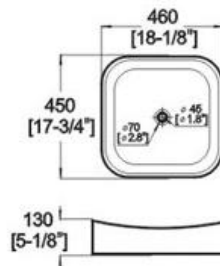

Winfield[®] Vitreous China D431

D431 ART BASIN

Features:

- * Vitreous china.
- * Above-counter.
- * Without overflow.
- * No faucet hole, requires wall or counter-mount faucet.
- * Dimensions: Height: 5-1/8" (130mm)
Length: 18-1/8" (460mm)
Width: 17-3/4" (450mm)