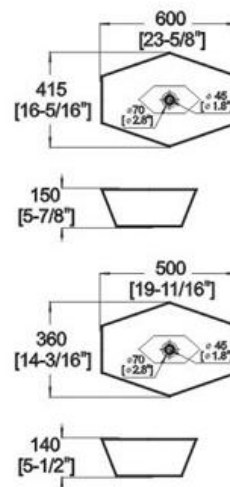

Winfield[®] Vitreous China

D447A/D447B

D447A/D447B ART BASIN

Features:

- * Vitreous china.
- * Above-counter.
- * Without overflow.
- * No faucet hole, requires wall or counter-mount faucet.
- * Dimensions:

D447A: Height: 5-7/8" (150mm)
 Length: 23-5/8" (600mm)
 Width: 16-5/16" (415mm)

D447B: Height: 5-1/2" (140mm)
 Length: 19-11/16" (500mm)
 Width: 14-3/16" (360mm)

Winfield Products

1689 E Mission Blvd. Pomona CA 91766
 Repair Parts and Services 1(866)200-1888