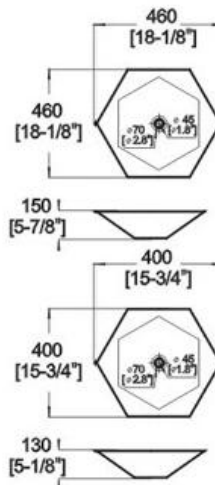

## D448/D448A

#### \* Dimensions:

D448: Height: 5-7/8" (150mm)  
Length: 18-1/8" (460mm)  
Width: 18-1/8" (460mm)  
D448A: Height: 5-1/8" (130mm)  
Length: 15-3/4" (400mm)  
Width: 15-3/4" (400mm)

Winfield Products

1689 E Mission Blvd. Pomona CA 91766  
Repair Parts and Services 1(866)200-1888