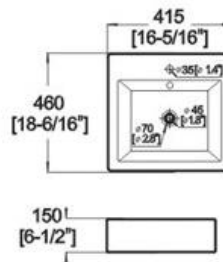

Winfield[®] Vitreous China D483

D483 ART BASIN

Features:

- * Vitreous china.
- * Above-counter.
- * With overflow.
- * Single faucet hole.
- * Dimensions: Height: 6-1/2" (150mm)
Length: 16-5/16" (415mm)
Width: 18-5/16" (460mm)